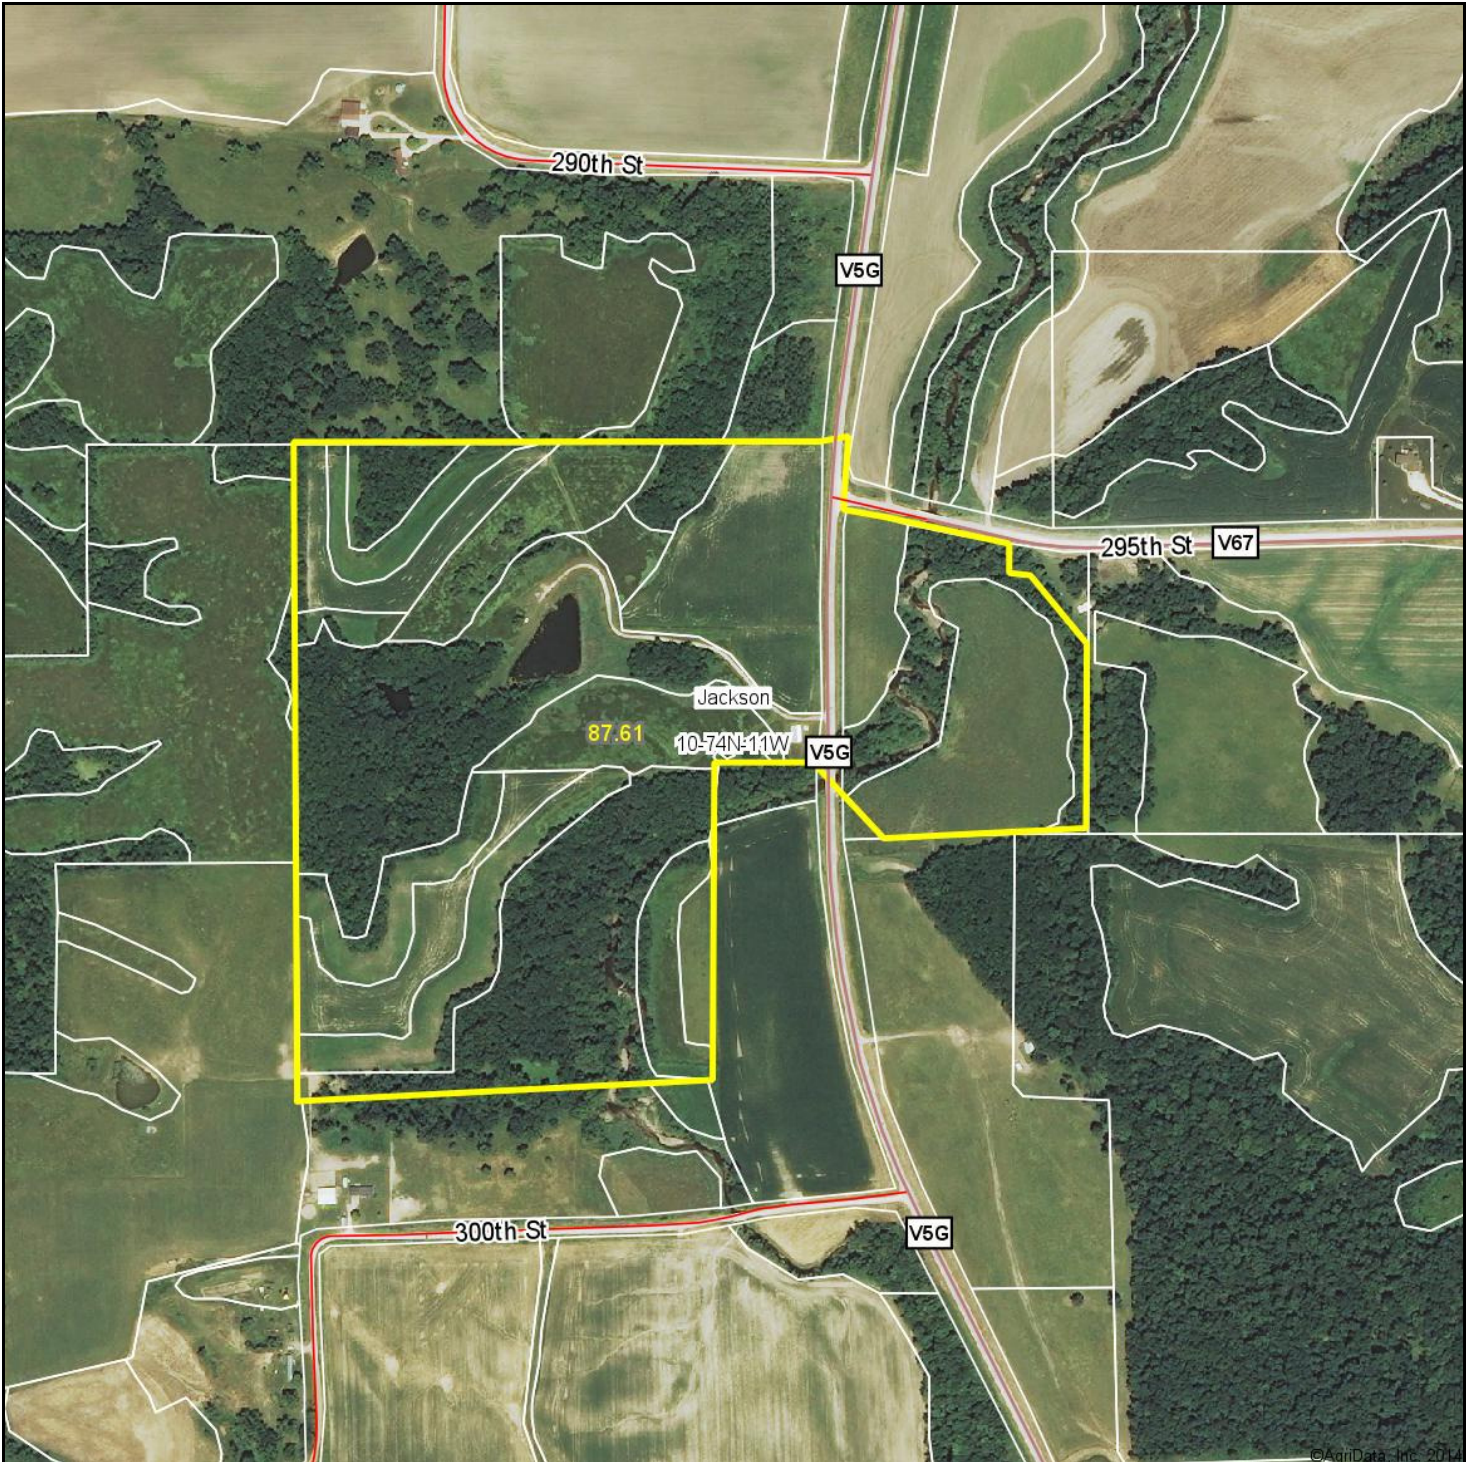

Aerial Map

GREINER
REAL ESTATE & AUCTION LLC
(319) 694-4522

Maps Provided By:

CUSTOMIZED ONLINE MAPPING
© AgriData, Inc. 2014 www.AgriDataInc.com

10-74N-11W
Keokuk County
Iowa

map center: 41° 13' 38.25, 92° 6' 40.68
scale: 7598

10/9/2014

Field borders provided by Farm Service Agency as of 5/21/2008. Aerial photography provided by Aerial Photography Field Office.