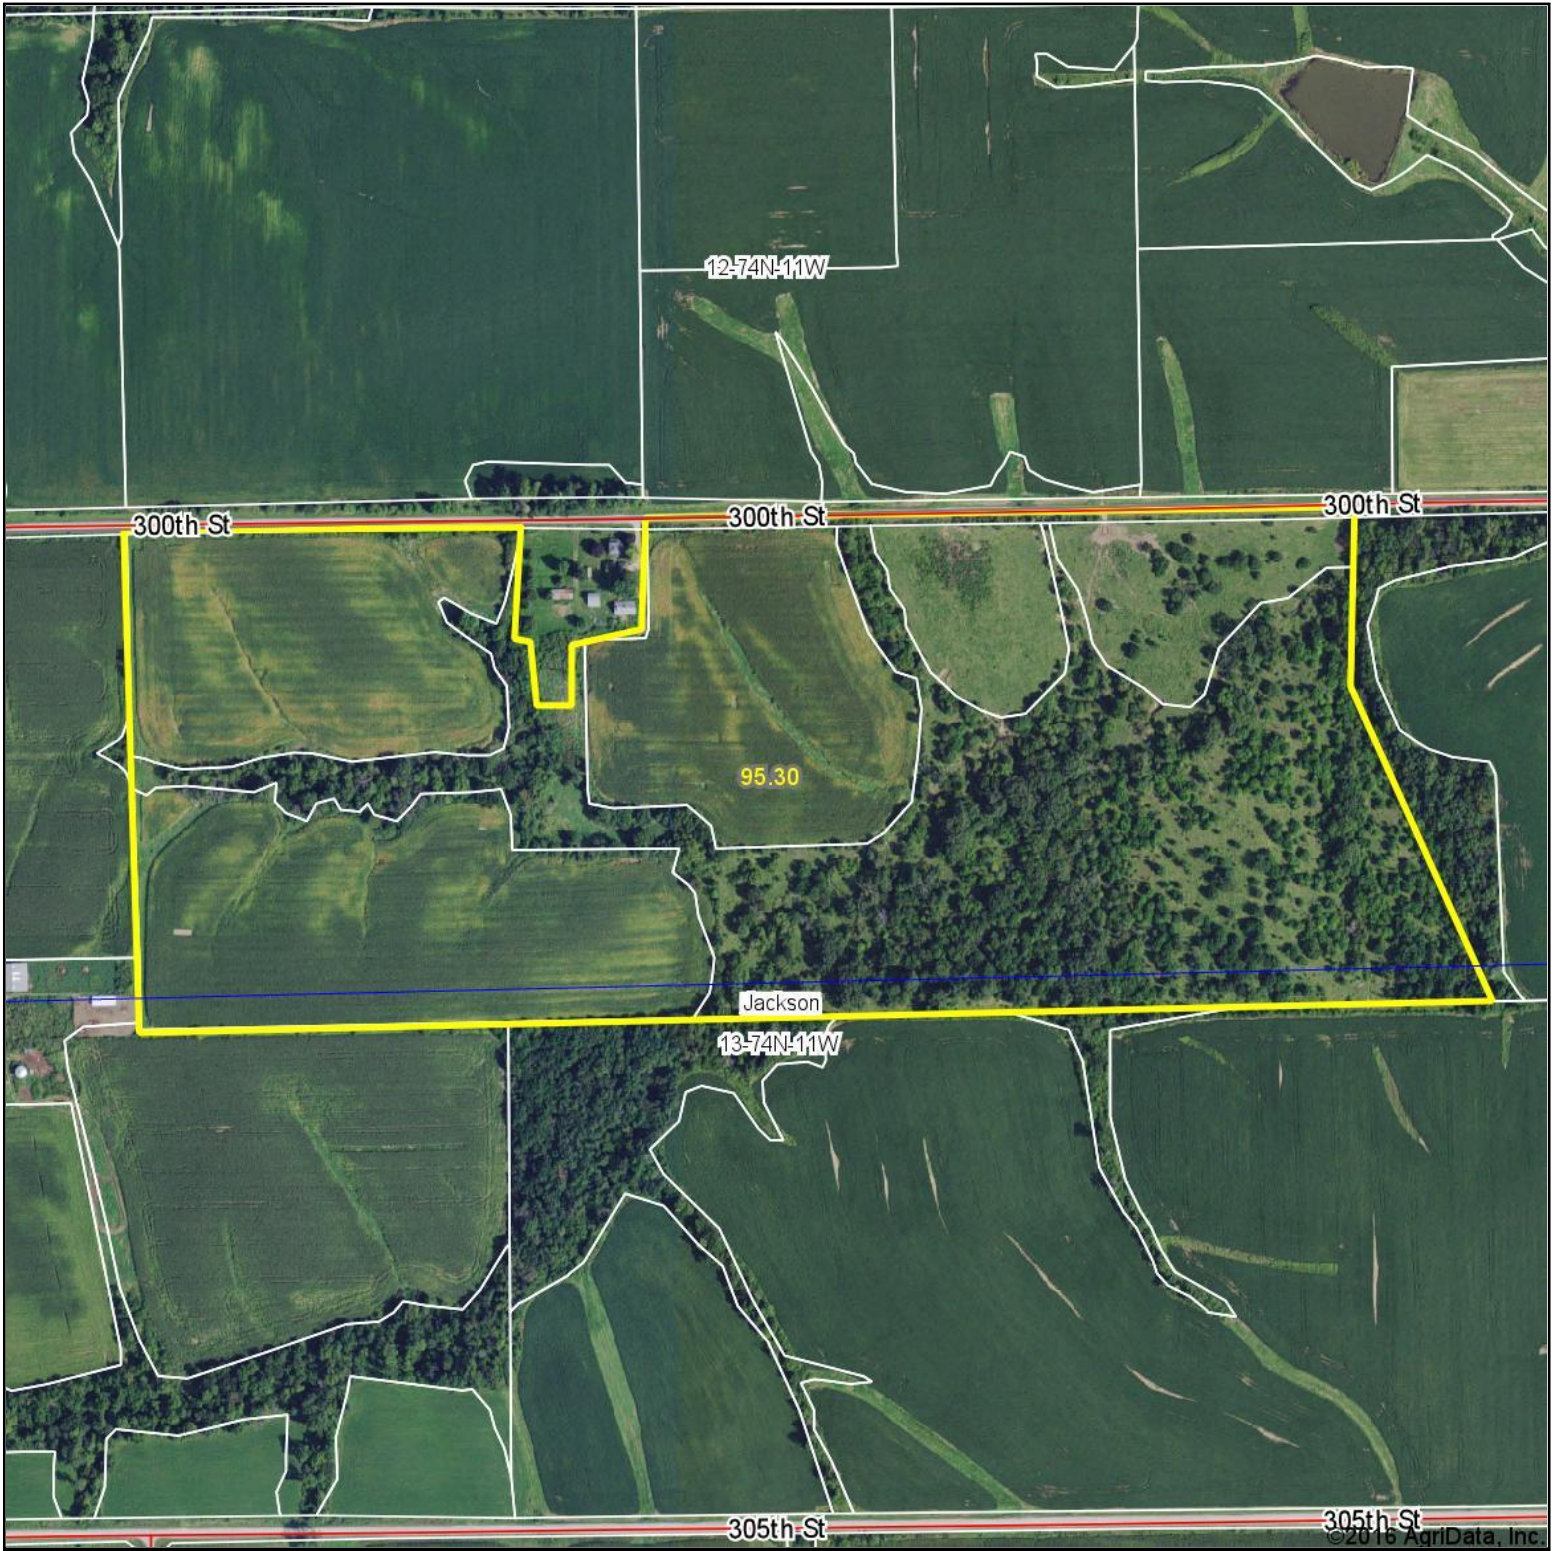

Aerial Map

GREINER
REAL ESTATE & AUCTION LLC
(319) 694-4522

map center: 41° 13' 8.21, -92° 4' 18.98

Maps Provided By:

CUSTOMIZED ONLINE MAPPING
© AgriData, Inc. 2016 www.AgriDataInc.com

13-74N-11W
Keokuk County
Iowa