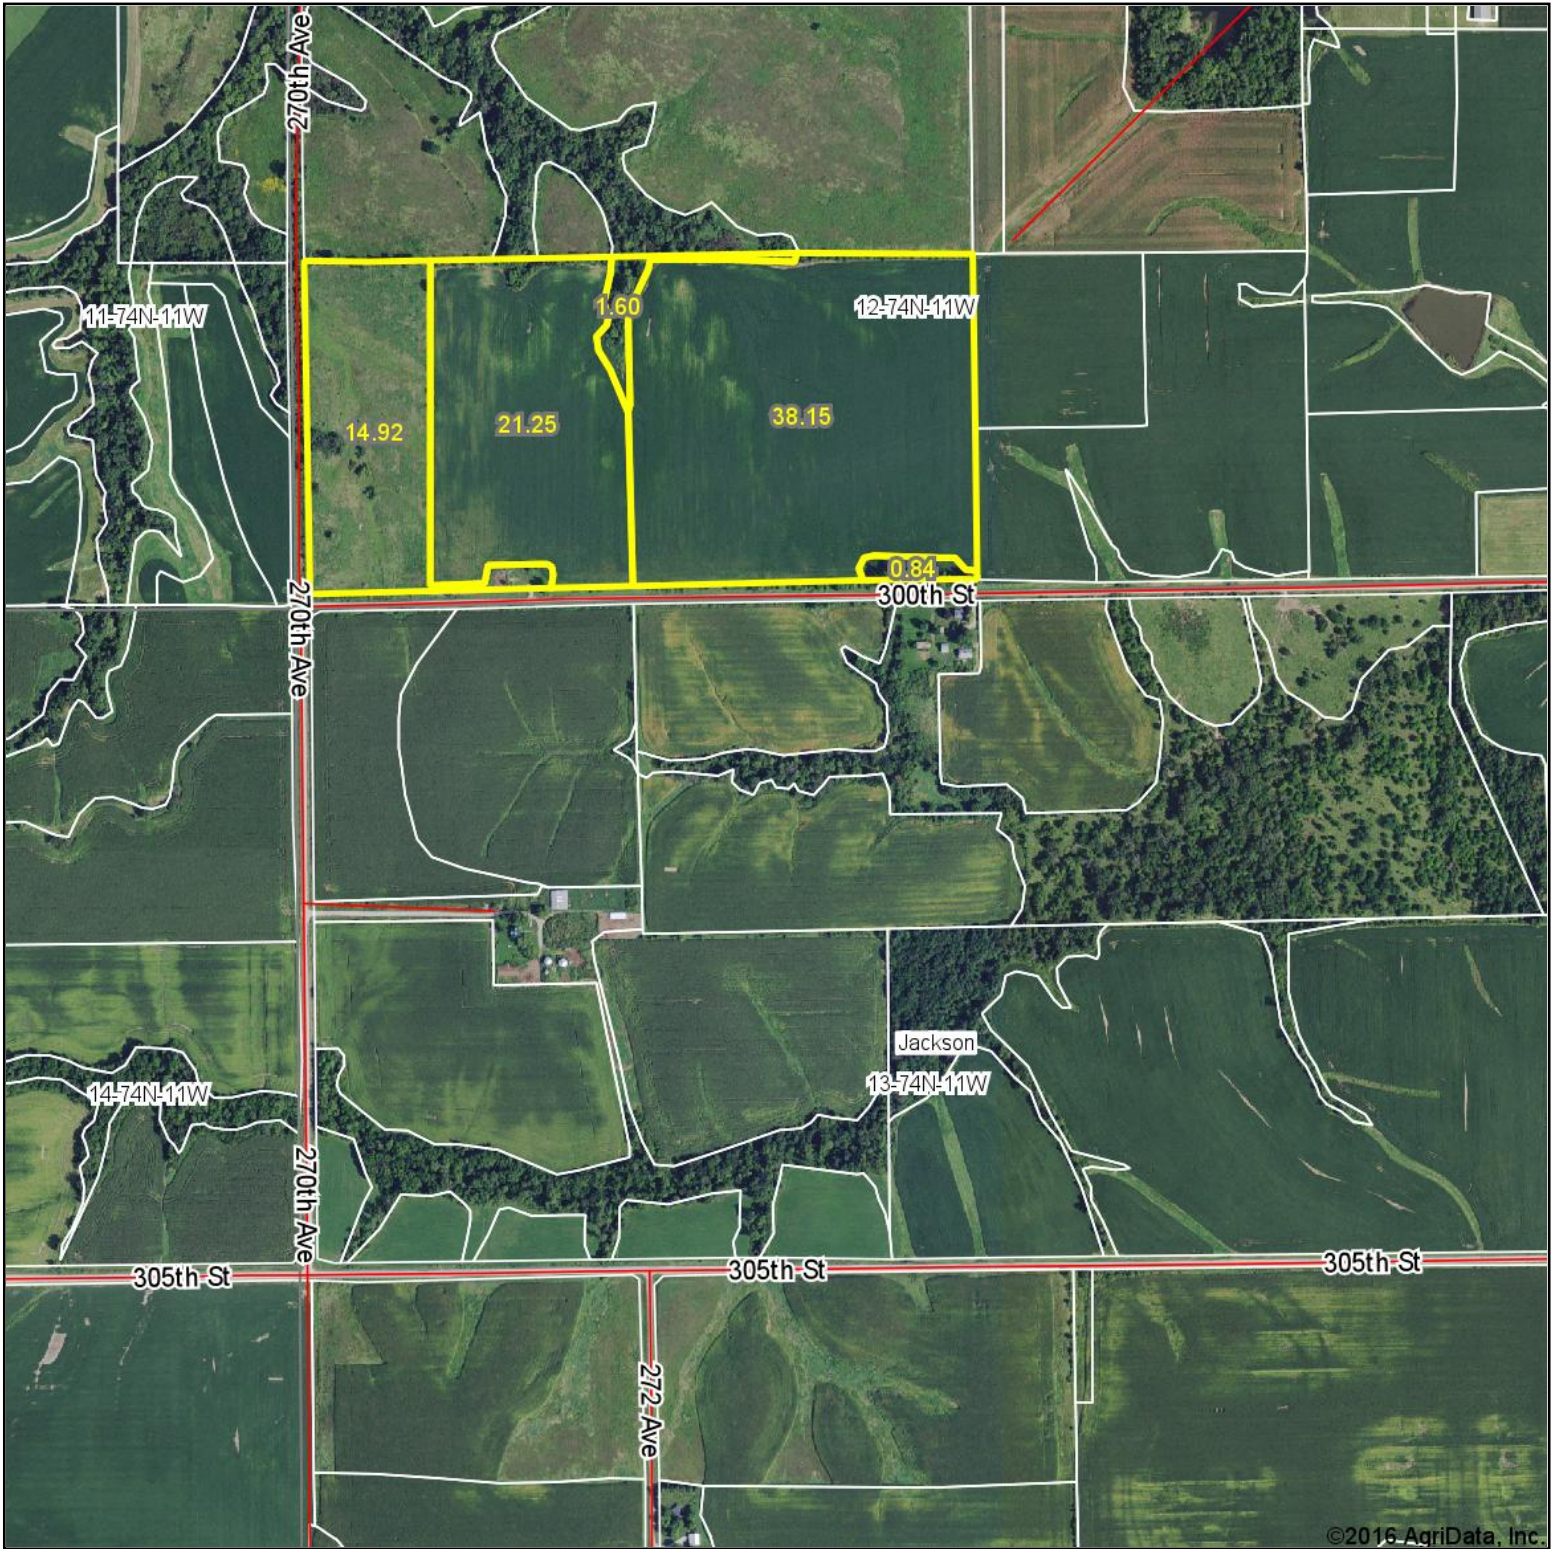

Aerial Map

©2016 AgriData, Inc.

GREINER
REAL ESTATE & AUCTION LLC
(319) 694-4522

map center: 41° 13' 7.91, -92° 4' 33.79

Maps Provided By:

CUSTOMIZED ONLINE MAPPING
© AgriData, Inc. 2016 www.AgriDataInc.com

13-74N-11W
Keokuk County
Iowa

12/27/2016