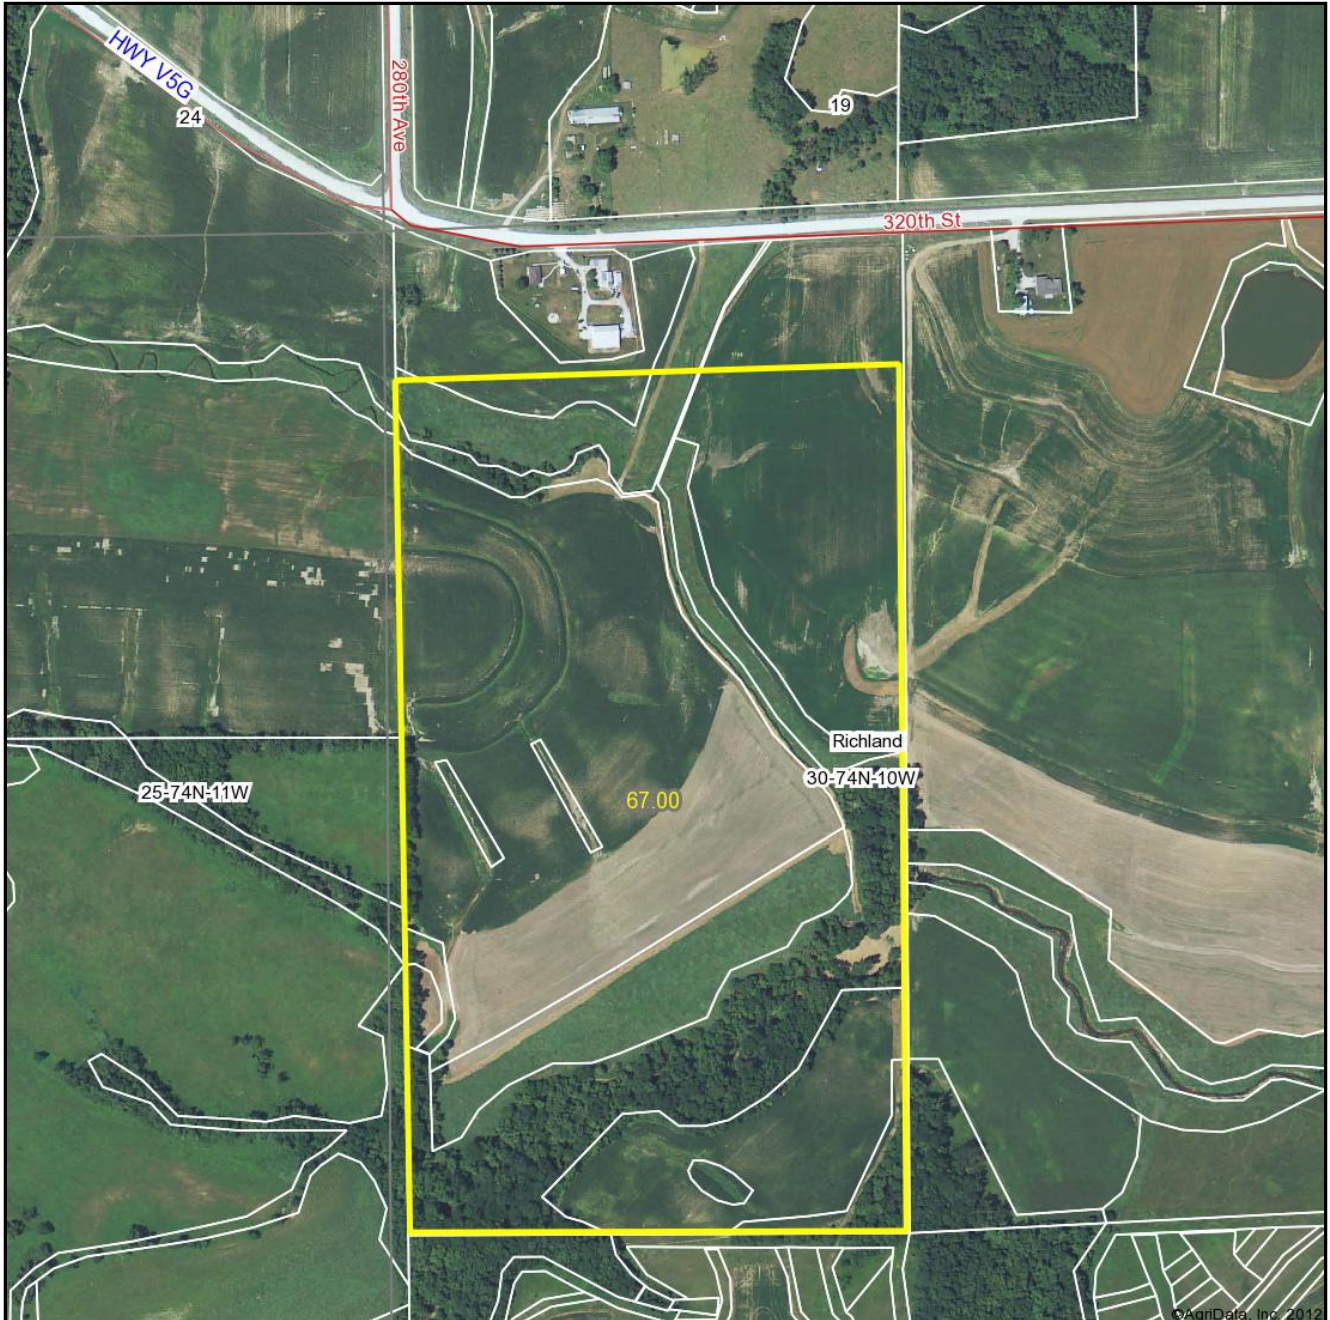

Aerial Map

GREINER
 REAL ESTATE & AUCTION LLC
 (319) 694-4522

Maps provided by:

©AgriData, Inc. 2013
 www.AgriDataInc.com

30-74N-10W
Keokuk County
Iowa

map center: 41° 11' 20.16, 92° 3' 39.74
 scale: 5975

7/2/2013

Field borders provided by Farm Service Agency as of 5/21/2008. Aerial photography provided by Aerial Photography Field Office.