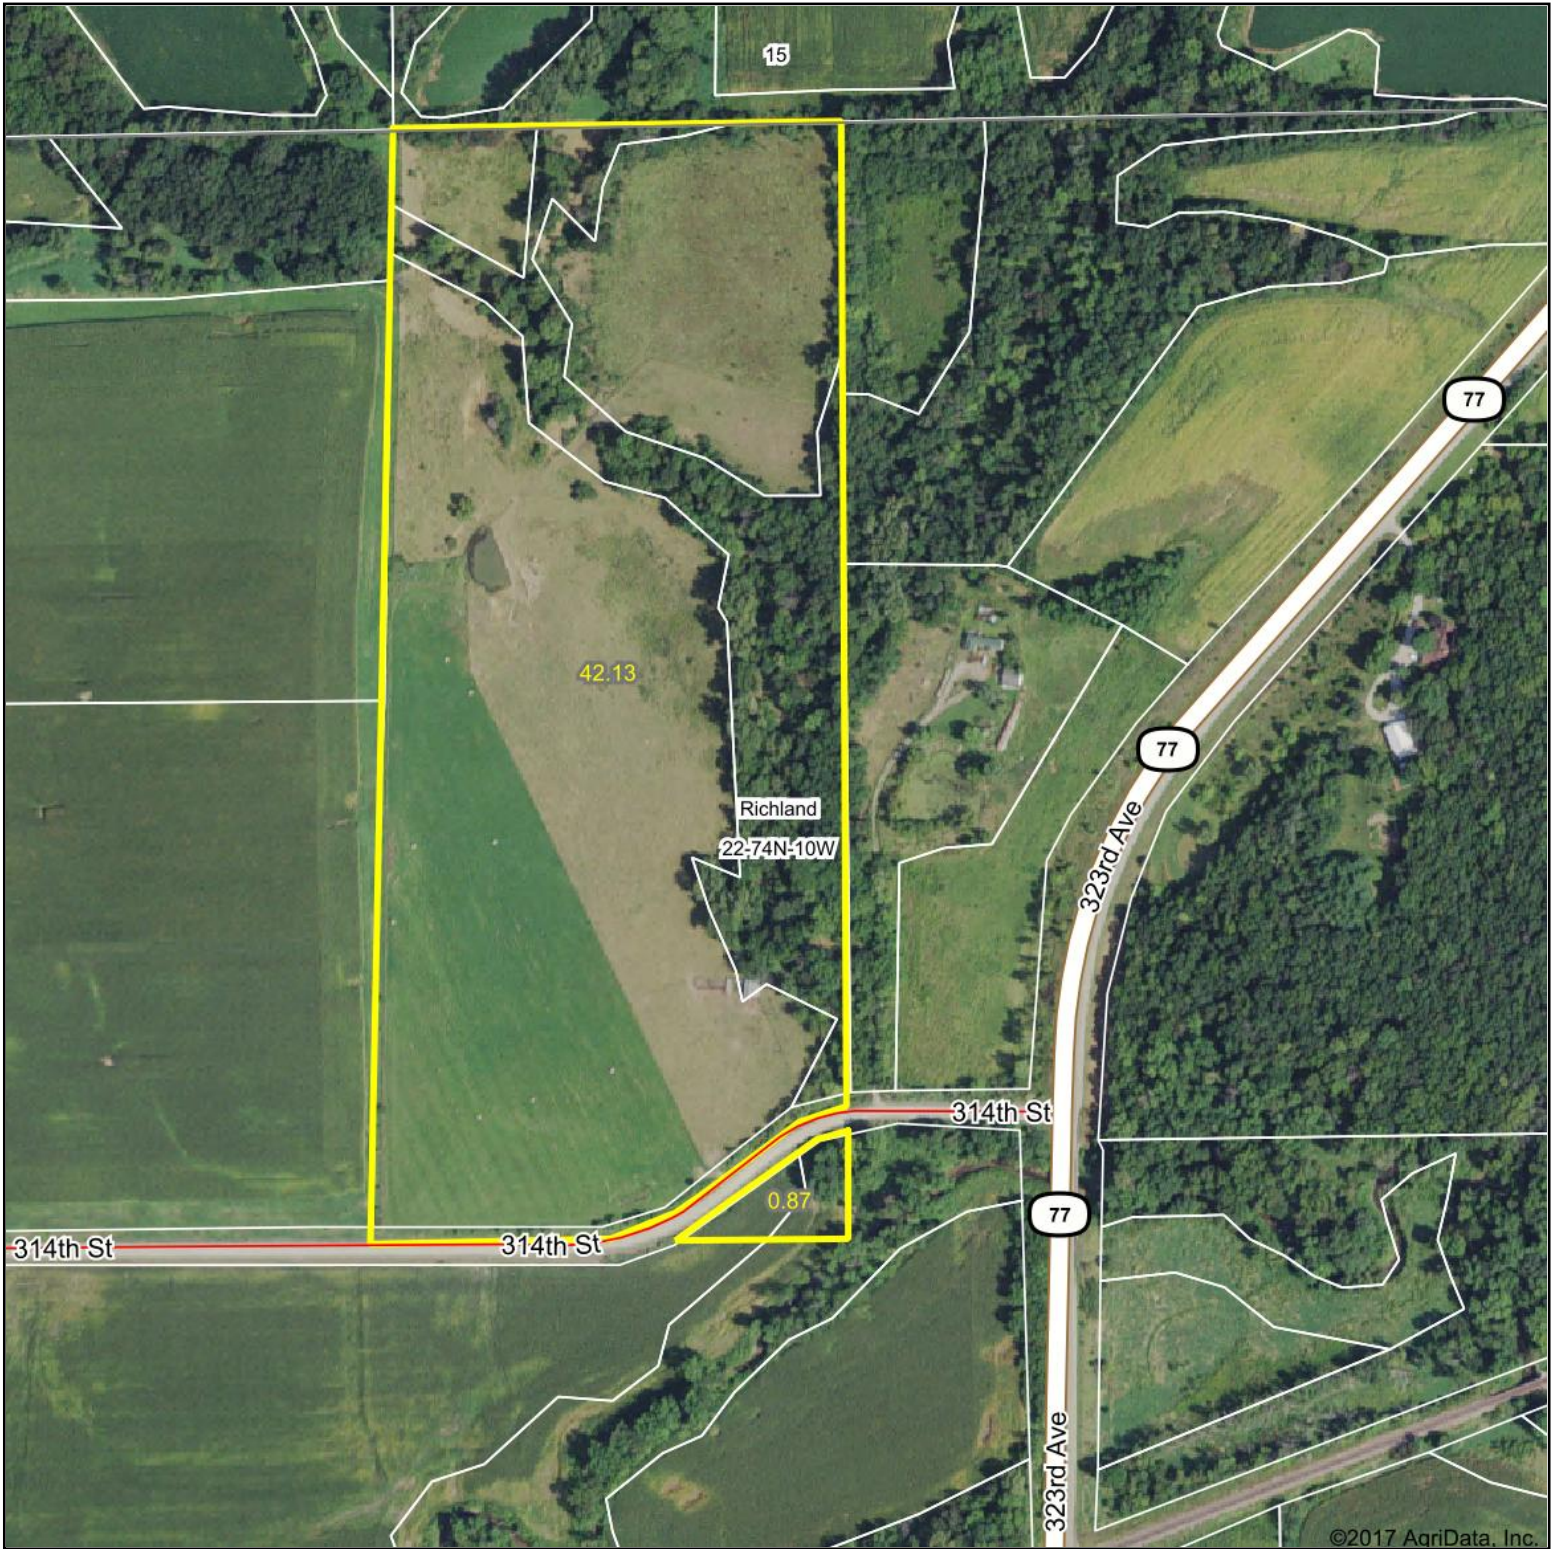

# Aerial Map

**GREINER**  
REAL ESTATE & AUCTION LLC  
(319) 694-4522

map center: 41° 12' 14.42, -91° 59' 42.57

Maps Provided By:  
  
CUSTOMIZED ONLINE MAPPING  
© AgriData, Inc. 2017 www.AgriDataInc.com

**22-74N-10W**  
**Keokuk County**  
**Iowa**

11/6/2017