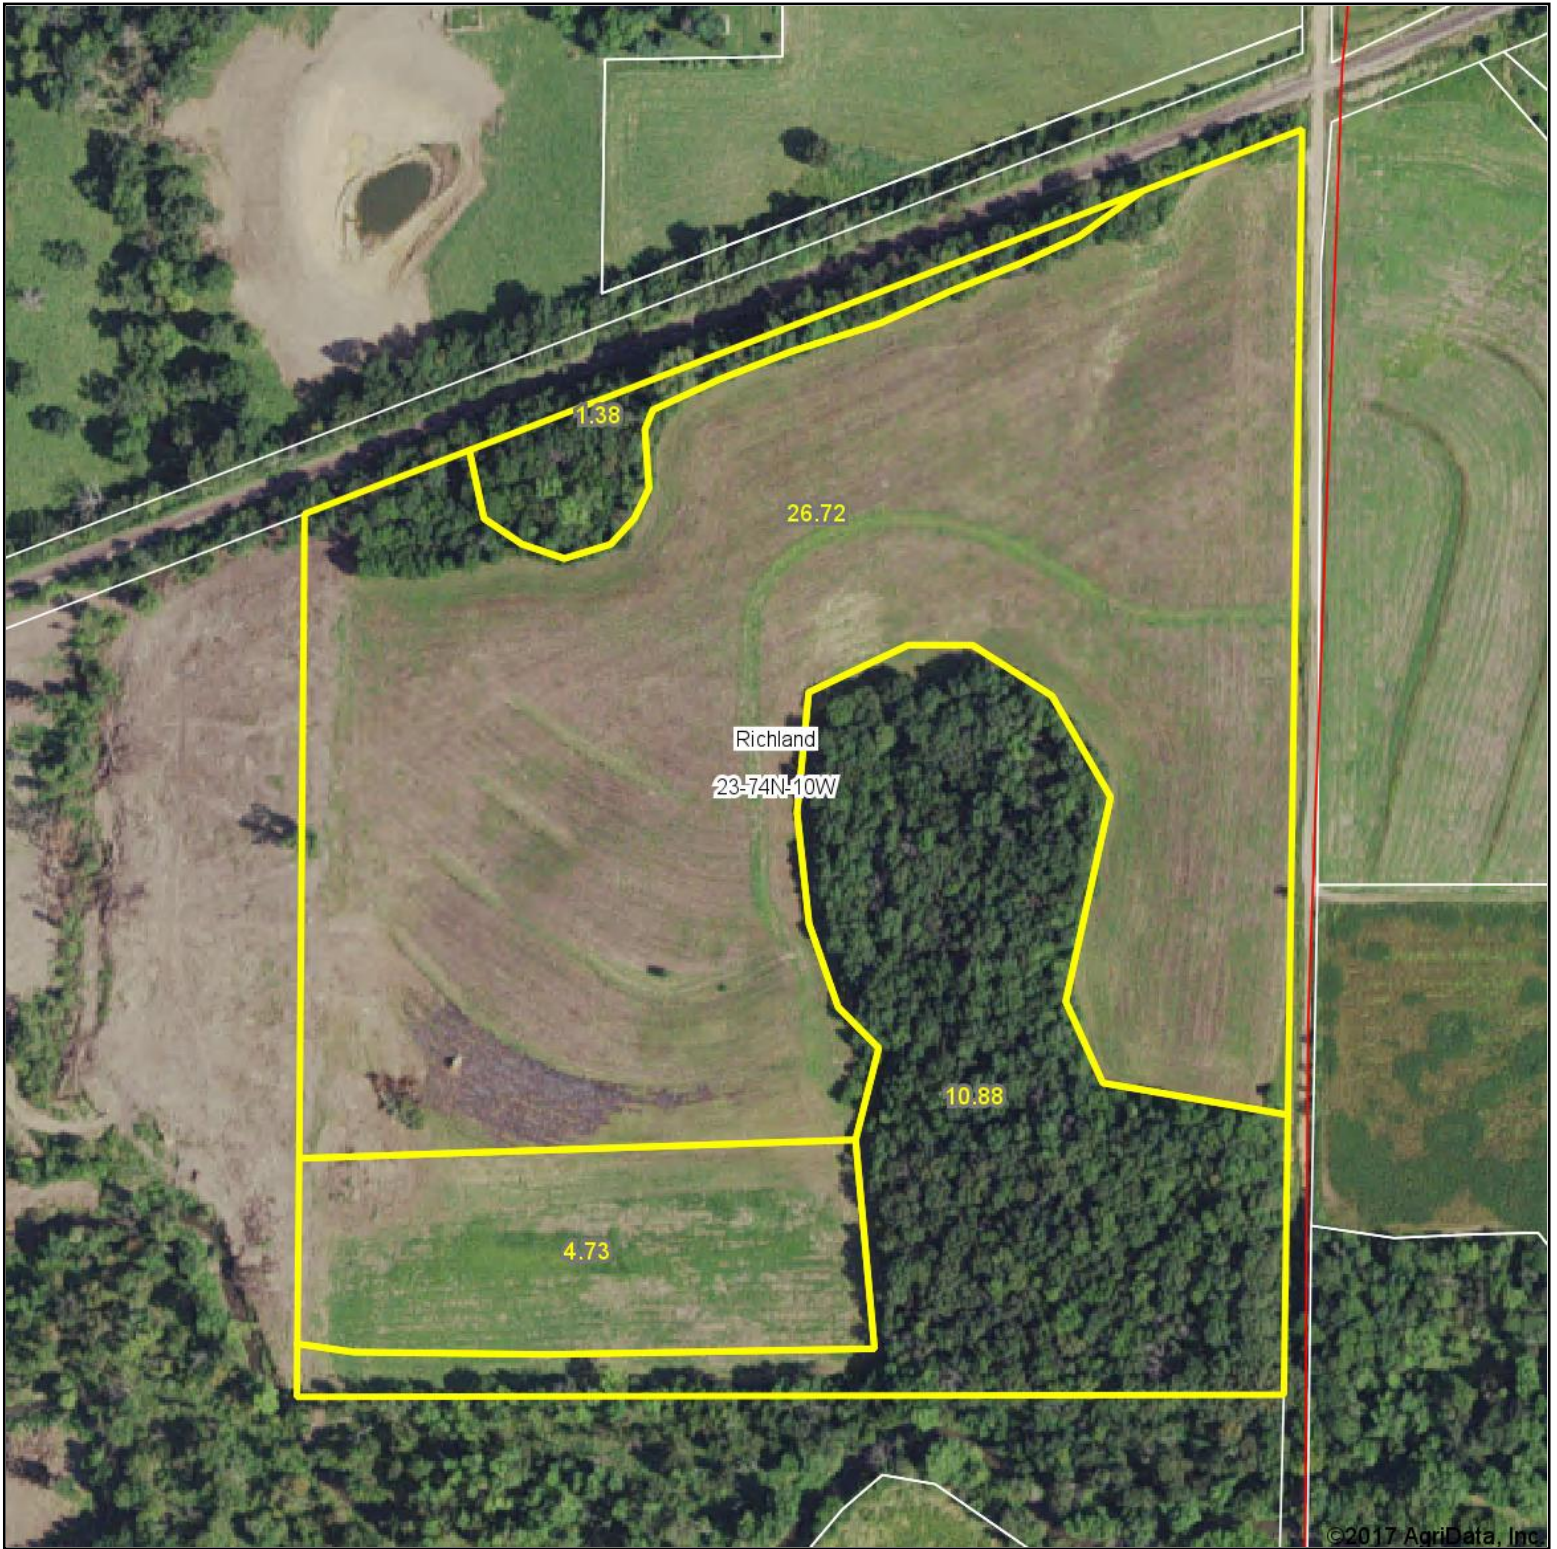

Aerial Map

©2017 AgriData, Inc

GREINER
REAL ESTATE & AUCTION LLC
(319) 694-4522

map center: 41° 12' 15.2, -91° 58' 17.09

Maps Provided By:

CUSTOMIZED ONLINE MAPPING
© AgriData, Inc. 2017 www.AgriDataInc.com

23-74N-10W
Keokuk County
Iowa

Field borders provided by Farm Service Agency as of 5/21/2008.