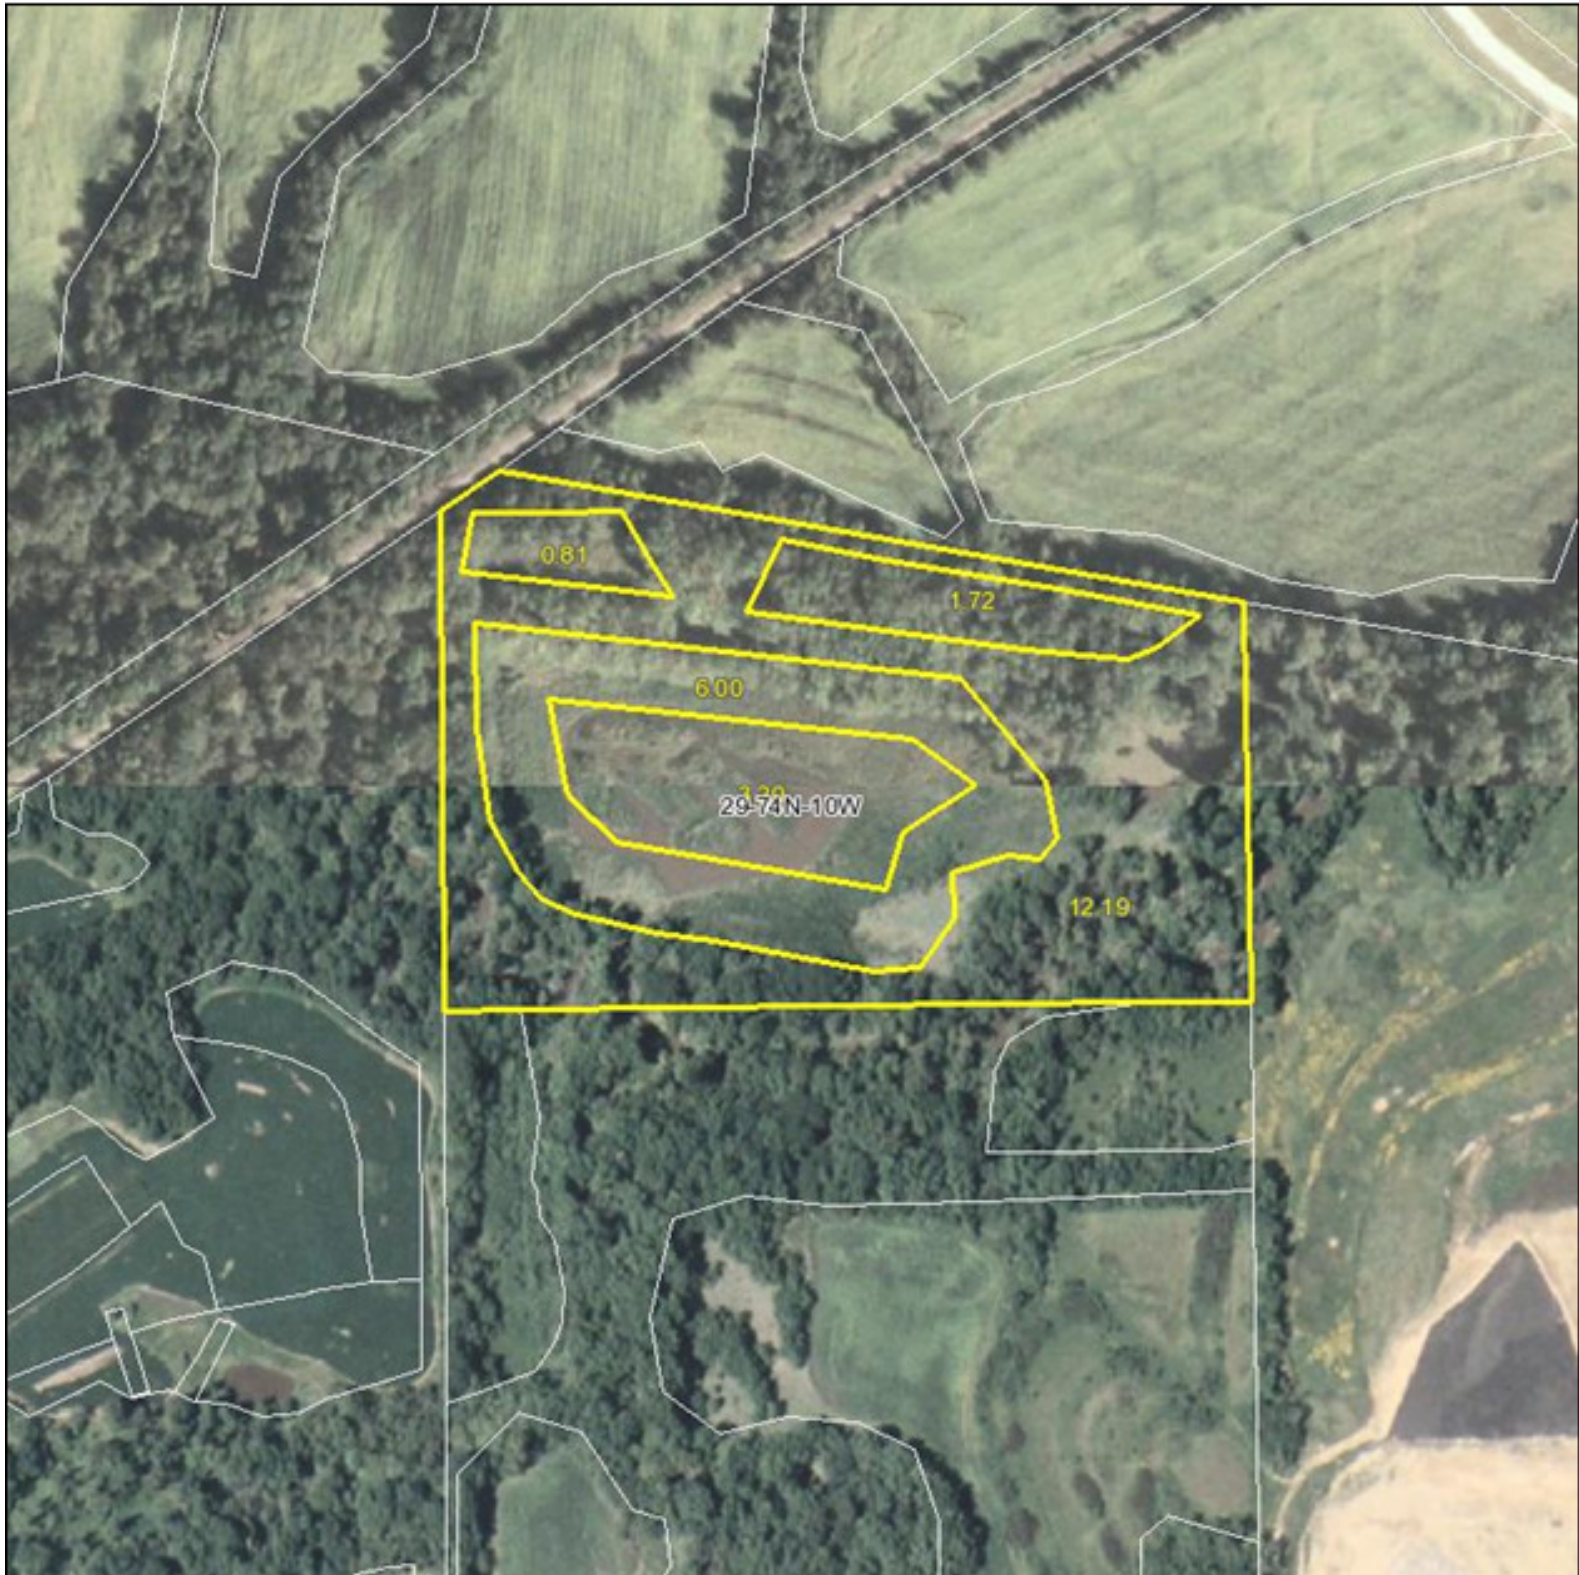

Aerial Map

GREINER

REAL ESTATE & AUCTION LLC
(319) 694-4522

Maps provided by:

©AgriData, Inc. 2010

www.AgriDataInc.com

29-74N-10W
Keokuk County
Iowa

map center: 41° 11' 3.86, 92° 1' 49.26
scale: 4521