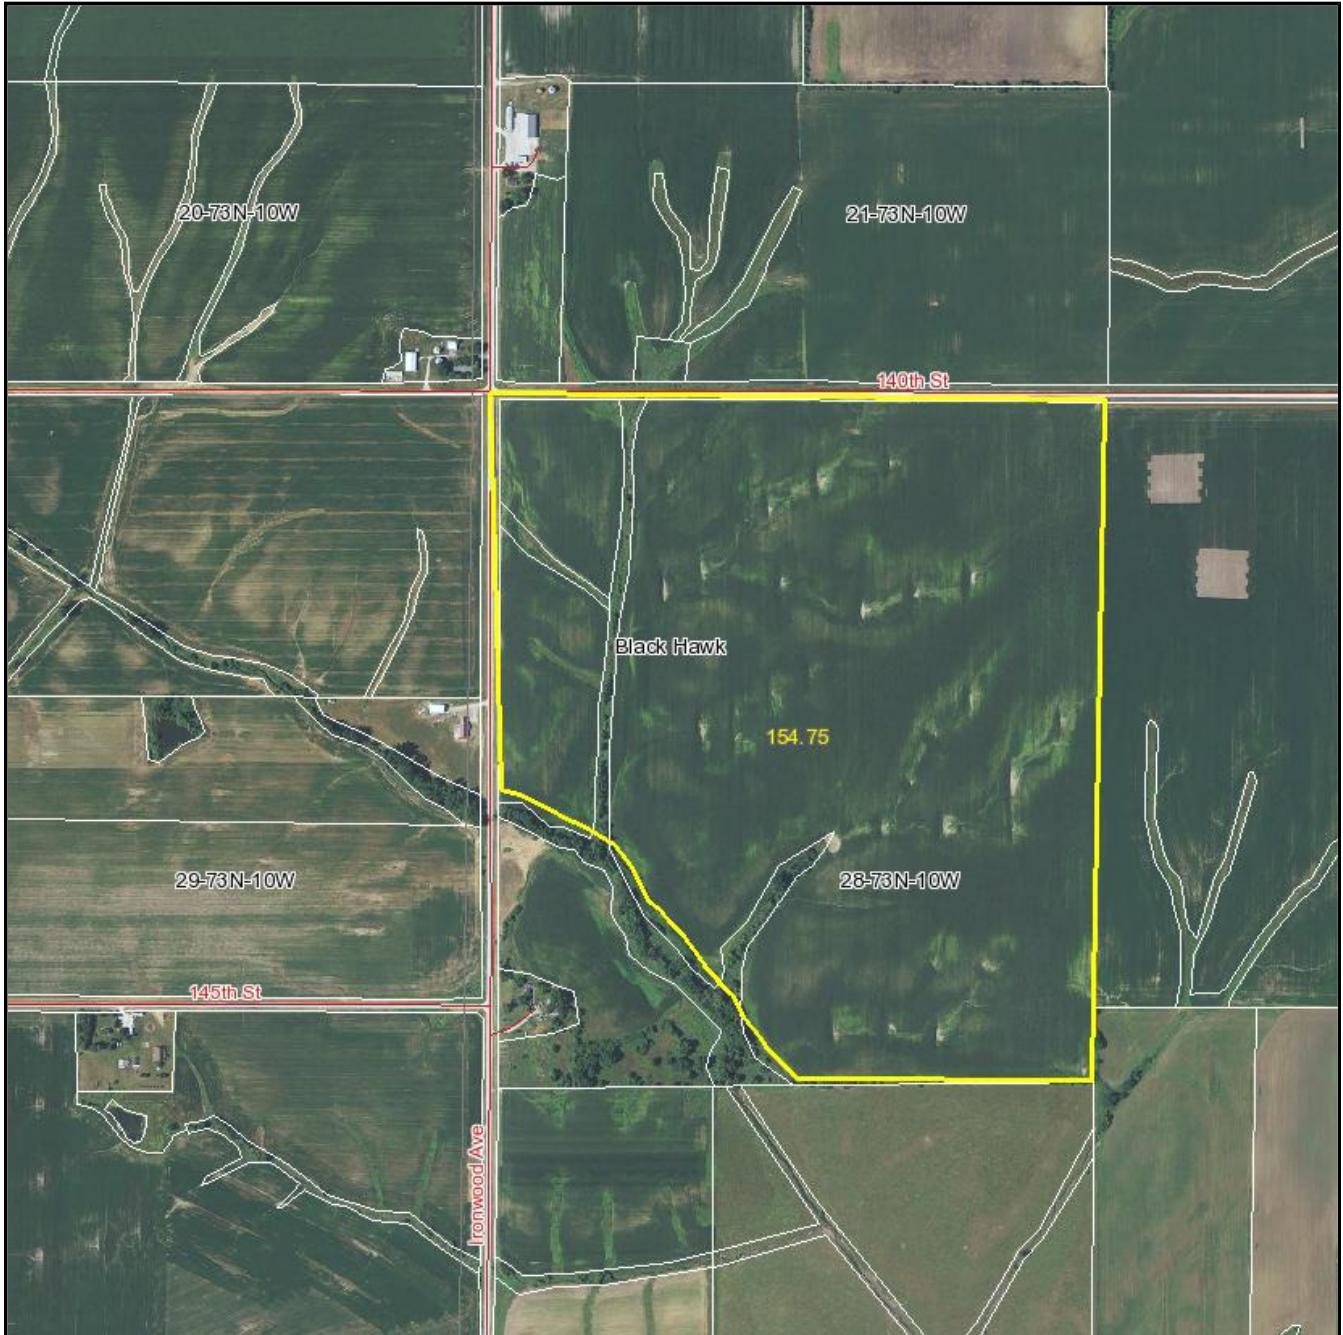

Aerial Map

GREINER

REAL ESTATE & AUCTION LLC
(319) 694-4522

Maps provided by:

©AgriData, Inc. 2012
www.AgriDataInc.com

map center: 41° 6' 7.34, 92° 1' 18.89
scale: 10047

28-73N-10W
Jefferson County
Iowa

2/3/2012

Field borders provided by Farm Service Agency as of 5/21/2008. Aerial photography provided by Aerial Photography Field Office.